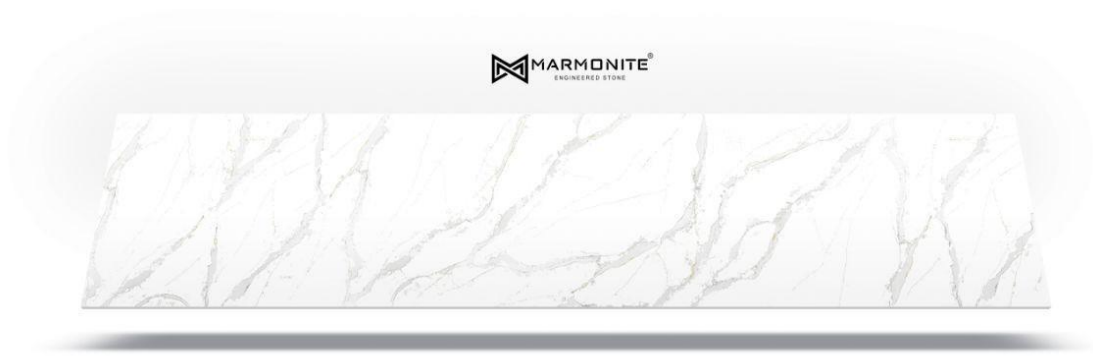

# Calacatta Gold

Name: Calacatta Gold

Code: MS2123

Dimension: 760-3680 & 1000-3000 mm

**CALACATTA GOLD (MS2123)**