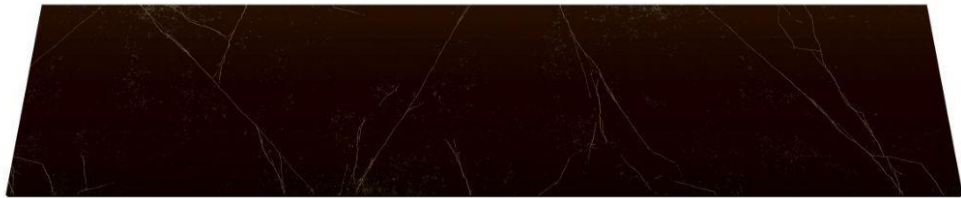

Imperial

Name: **Imperial**

Code: **MR4123**

Dimension: **760-3680 & 1000-3000 mm**

IMPERIAL (MR4123)